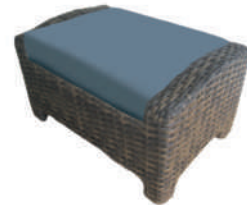

NC283

Corner Chair
NC283SCC
Size: 32" x 32" x 27" ht
Seat Size: 27" x 27", Deck ht: 12"
CUSH283-SCC: 3 pc. cushion, 6" th.
CUSH283-SCC-ARM:
2 pc. cushion, 6" th.

Armless Chair
NC283SCM
Size: 24" x 32" x 27" ht
Seat Size: 24 x 27", Deck ht: 12"
CUSH283-C:
2 pc. cushion, 6" th.

Contour Sofa
NC2833SC
Size: 77.5" x 32" x 27" ht.
Deck ht: 12"
CUSH283-3SC:
4 pc. cushion, 6" th.

3 Seater Sofa
NC2833S
Size: 78" x 32" x 27" ht.
Seat: 72 x 27", Deck ht: 12"
CUSH283-3S:
6 pc. cushion, 6" th.

Loveseat
NC283LS
Size: 55" x 32" x 27" ht.
Seat: 48 x 27", Deck ht: 12"
CUSH283-LS:
4 pc. cushion, 6" th.

Lounge Chair
NC283C
Size: 33.5" x 32" x 27" ht.
Seat Size: 24 x 27", Deck ht: 12"
CUSH283-C:
2 pc. cushion, 6" th.

Coffee Table Ottoman
NC283CTO
Size: 38" x 27" x 17" ht
Seat Size: 38" x 27", Deck ht: 12"
CUSH283-CTO:
1 pc. cushion, 6" th.

Rectangular Ottoman
NC283O-REC
Size: 30" x 20" x 17" ht.
Seat Size: 24" x 20", Deck Ht: 13"
Cush275/270O-REC:
1 pc. cushion, 4" th