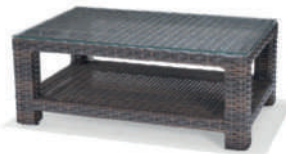

Rectangular Coffee Table
NC283CT-REC
Size: 43.3" x 27.6" x 17" Ht.
Rectangular Coffee Table Glass
NC283CT-REC-GL:
43.3" x 27.6" x 1/4" ht.