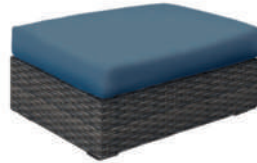

NC283

Corner Chair
NC283SCC
Size: 32" x 32" x 27" ht
Seat Size: 27" x 27", Deck ht: 12"
CUSH283-SCC: 3 pc. cushion, 6" th.
CUSH283-SCC-ARM:
2 pc. cushion, 6" th.

Armless Chair
NC283SCM
Size: 24" x 32" x 27" ht
Seat Size: 24 x 27", Deck ht: 12"
CUSH283-C:
2 pc. cushion, 6" th.

Contour Sofa
NC2833SC
Size: 77.5" x 32" x 27" ht.
Deck ht: 12"
CUSH283-3SC:
4 pc. cushion, 6" th.

3 Seater Sofa
NC2833S
Size: 78" x 32" x 27" ht.
Seat: 72 x 27", Deck ht: 12"
CUSH283-3S:
6 pc. cushion, 6" th.

Loveseat
NC283LS
Size: 55" x 32" x 27" ht.
Seat: 48 x 27", Deck ht: 12"
CUSH283-LS:
4 pc. cushion, 6" th.

Lounge Chair
NC283C
Size: 33.5" x 32" x 27" ht.
Seat Size: 24 x 27", Deck ht: 12"
CUSH283-C:
2 pc. cushion, 6" th.

Coffee Table Ottoman
NC283CTO
Size: 38" x 27" x 17" ht
Seat Size: 38" x 27", Deck ht: 12"
CUSH283-CTO:
1 pc. cushion, 6" th.

Rectangular Ottoman
NC283O-REC
Size: 30" x 20" x 17" ht.
Seat Size: 24" x 20", Deck Ht: 13"
Cush275/270O-REC:
1 pc. cushion, 4" th