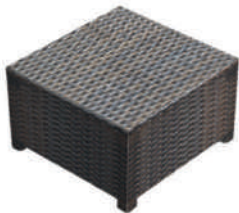

Contour Sofa
NC2833SC
Size: 77.5" x 32" x 27" ht.
Deck ht: 12"
CUSH283-3SC:
4 pc. cushion, 6" th.

3 Seater Sofa
NC2833S
Size: 78" x 32" x 27" ht.
Seat: 72 x 27", Deck ht: 12"
CUSH283-3S:
6 pc. cushion, 6" th.

Loveseat
NC283LS
Size: 55" x 32" x 27" ht.
Seat: 48 x 27", Deck ht: 12"
CUSH283-LS:
4 pc. cushion, 6" th.

Lounge Chair
NC283C
Size: 33.5" x 32" x 27" ht.
Seat Size: 24 x 27", Deck ht: 12"
CUSH283-C:
2 pc. cushion, 6" th.

Coffee Table Ottoman
NC283CTO
Size: 38" x 27" x 17" ht
Seat Size: 38" x 27", Deck ht: 12"
CUSH283-CTO:
1 pc. cushion, 6" th.

Rectangular Ottoman
NC283O-REC
Size: 30" x 20" x 17" ht.
Seat Size: 24" x 20", Deck Ht: 13"
Cush275/270O-REC:
1 pc. cushion, 4" th

Square Coffee Table
NC283CT-SQ
Size: 32" x 32" x 17" ht.
Square Coffee Table Glass
NC283CT-SQ-GL:
32" x 32" x 1/4" ht.

Rectangular Coffee Table
NC283CT-REC
Size: 43.3" x 27.6" x 17" Ht.
Rectangular Coffee Table Glass
NC283CT-REC-GL:
43.3" x 27.6" x 1/4" ht.